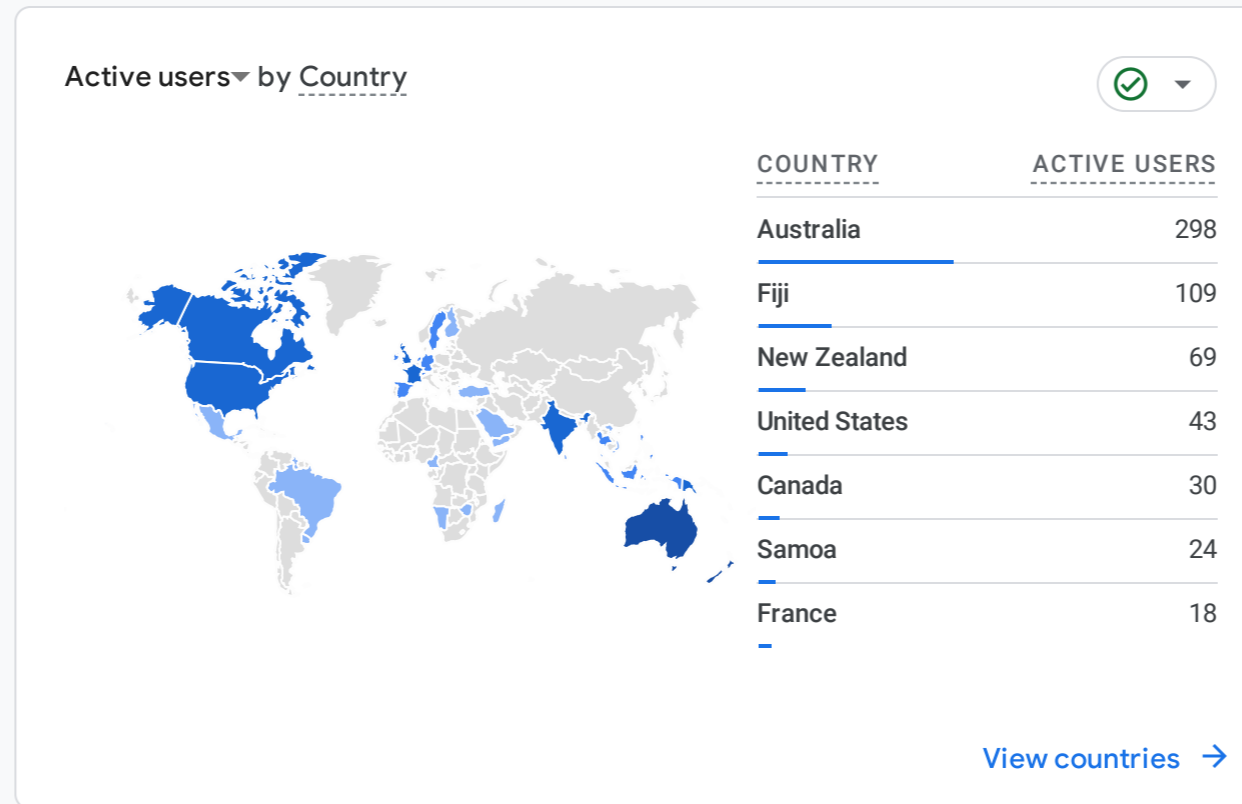

All Users [Add comparison](#)

Custom Aug 26 - Oct 21, 2024

Reports snapshot

HOW ARE ACTIVE USERS TRENDING?

WHICH PAGES AND SCREENS GET THE MOST VIEWS?

Views by Page title and screen class [?]

PAGE TITLE AND SCREEN CLASS	VIEWS
Blue Pacific 2050 Dashboard	4.8K
藍太平洋 2050 儀表板	23
500: Internal Server Error	12
502 Bad Gateway	1
About - Vanuatu Ministry of Foreign ...	1
Blue Pacific 2050 儀表板	1
Tableau de bord Blue Pacific 2050	1

[View pages and screens](#)

WHAT ARE YOUR TOP EVENTS?

Event count by Event name [?]

EVENT NAME	EVENT COUNT
page_view	4.9K
user_engagement	2.8K
session_start	1.3K
first_visit	711
Pageview	1

[View events](#)