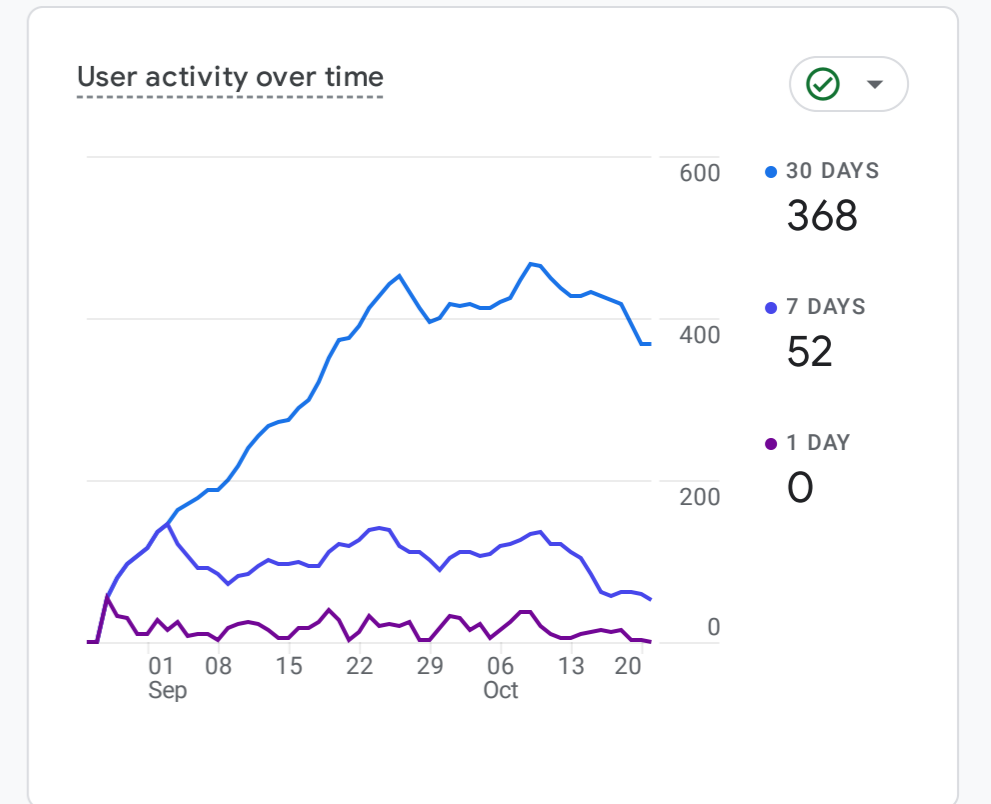

All Users [Add comparison](#)

Custom Aug 26 - Oct 21, 2024

Reports snapshot

HOW ARE ACTIVE USERS TRENDING?

WHICH PAGES AND SCREENS GET THE MOST VIEWS?

Views by Page title and screen class [?]

PAGE TITLE AND SCREEN CLASS	VIEWS
Blue Pacific 2050 Dashboard	4.8K
藍太平洋 2050 儀表板	23
500: Internal Server Error	12
502 Bad Gateway	1
About - Vanuatu Ministry of Foreign ...	1
Blue Pacific 2050 儀表板	1
Tableau de bord Blue Pacific 2050	1

[View pages and screens](#)

WHAT ARE YOUR TOP EVENTS?

Event count by Event name [?]

EVENT NAME	EVENT COUNT
page_view	4.9K
user_engagement	2.8K
session_start	1.3K
first_visit	711
Pageview	1

[View events](#)