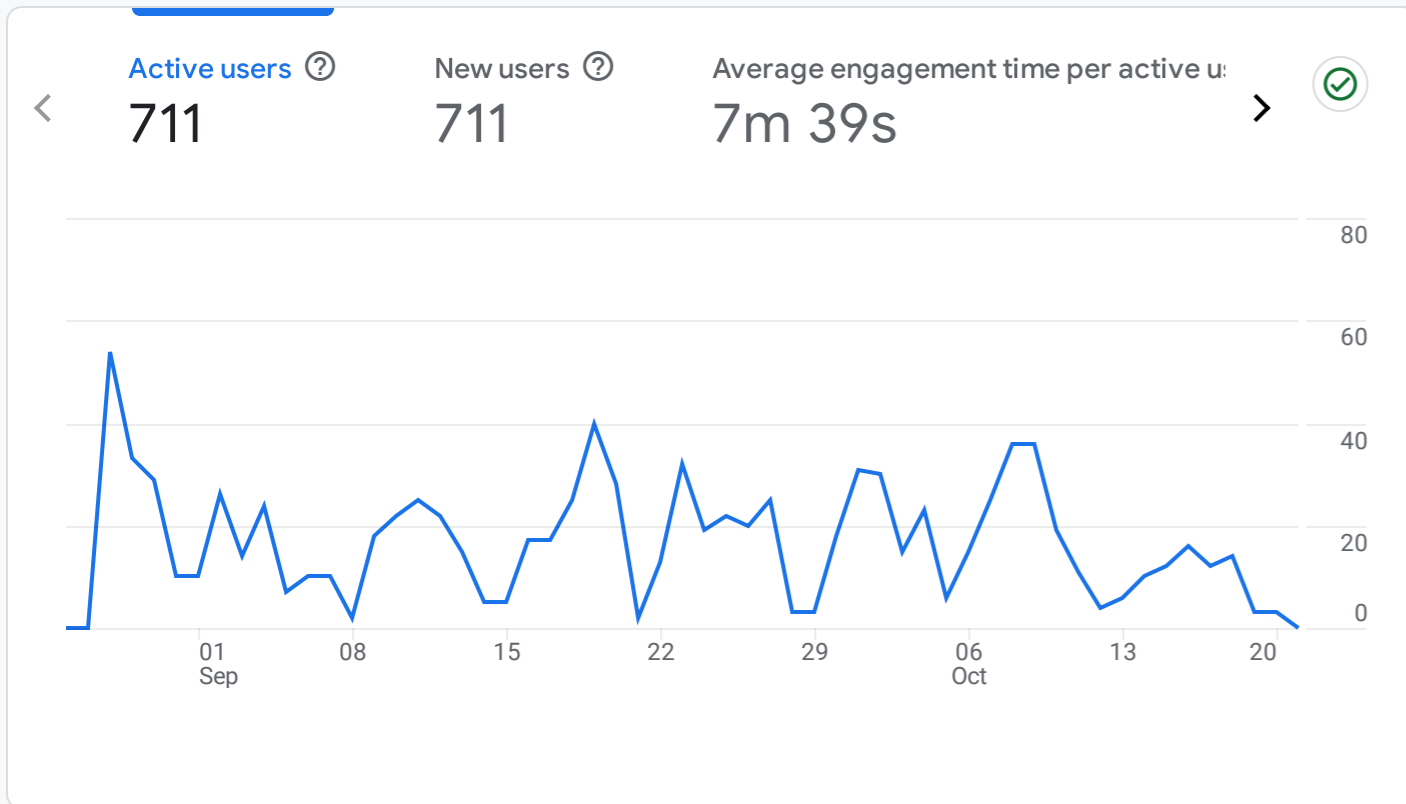

All Users [Add comparison](#)

Custom Aug 26 - Oct 21, 2024

Reports snapshot

HOW ARE ACTIVE USERS TRENDING?

WHICH PAGES AND SCREENS GET THE MOST VIEWS?

Views by Page title and screen class [?]

PAGE TITLE AND SCREEN CLASS	VIEWS
Blue Pacific 2050 Dashboard	4.8K
藍太平洋 2050 儀表板	23
500: Internal Server Error	12
502 Bad Gateway	1
About - Vanuatu Ministry of Foreign ...	1
Blue Pacific 2050 儀表板	1
Tableau de bord Blue Pacific 2050	1

[View pages and screens](#)

WHAT ARE YOUR TOP EVENTS?

Event count by Event name [?]

EVENT NAME	EVENT COUNT
page_view	4.9K
user_engagement	2.8K
session_start	1.3K
first_visit	711
Pageview	1

[View events](#)